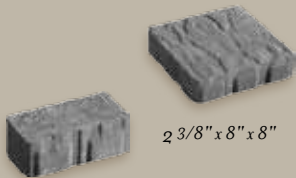

Urbana 3-Piece Modular

2 3/8" x 8" x 8"

2 3/8" x 8" x 4"